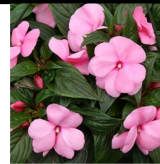

Pink

4.5" New Guineas