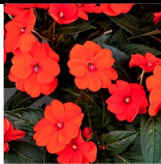

Orange

4.5" New Guineas