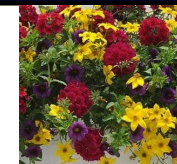

Red

Magenta

Pink

Salmon

White

Boston Fern

Fuchsia

10" Specialty Hanging Baskets