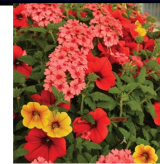

Red

Magenta

Pink

Salmon

White

Boston Fern

Fuchsia

10" Specialty Hanging Baskets